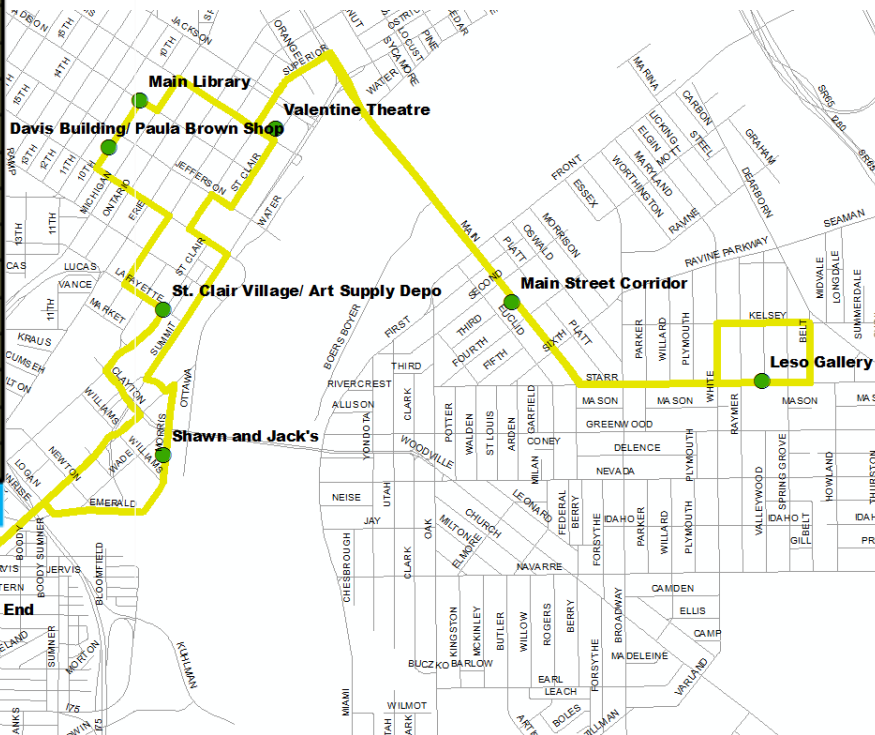

3RD THURSDAY
LOOP
 **TARTA**

*** Where to make transfers to the Downtown Loop**

**Davis Building/
Paula Brown +
St. Clair Village
Old South End
Shawn and
Jack's
Valentine
Theatre
Main Street
Corridor
Leso Gallery
Main Street
Corridor
Valentine
Theatre
Main Library**

3RD THURSDAY

LOOP

5:10	5:15	5:22	5:27	5:33	5:36	5:44	5:47	5:50	5:53
5:20	5:25	5:32	5:37	5:43	5:46	5:54	5:57	6:00	6:03
5:30	5:35	5:42	5:47	5:53	5:56	6:04	6:07	6:10	6:13
5:40	5:45	5:52	5:57	6:03	6:06	6:14	6:17	6:20	6:23
5:54	5:59	6:06	6:11	6:17	6:20	6:28	6:31	6:34	6:37
6:04	6:09	6:16	6:21	6:27	6:30	6:38	6:41	6:44	6:47
6:14	6:19	6:26	6:31	6:37	6:40	6:48	6:51	6:54	6:57
6:24	6:29	6:36	6:41	6:47	6:50	6:58	7:01	7:04	7:07
6:38	6:43	6:50	6:55	7:01	7:04	7:12	7:15	7:18	7:21
6:48	6:53	7:00	7:05	7:11	7:14	7:22	7:25	7:28	7:31
6:58	7:03	7:10	7:15	7:21	7:24	7:32	7:35	7:38	7:41
7:08	7:13	7:20	7:25	7:31	7:34	7:42	7:45	7:48	7:51
7:22	7:27	7:34	7:39	7:45	7:48	7:56	7:59	8:02	8:05
7:32	7:37	7:44	7:49	7:55	7:58	8:06	8:09	8:12	8:15
7:42	7:47	7:54	7:59	8:05	8:08	8:16	8:19	8:22	8:25
7:52	7:57	8:04	8:09	8:15	8:18	8:26	8:29	8:32	8:35
8:06	8:11	8:18	8:23	8:29	8:32	8:40	8:43	8:46	8:49
8:16	8:21	8:28	8:33	8:39	8:42	8:50	8:53	8:56	8:59
8:26	8:31	8:38	8:43	8:49	8:52	9:00	9:03	9:06	9:09
8:36	8:41	8:48	8:53	8:59	9:02	9:10	9:13	9:16	9:19
8:50	8:55	9:02	9:07	9:13	9:16	9:24	9:27	9:30	9:33
9:00	9:05	9:12	9:17	9:23	9:26	9:34	9:37	9:40	9:43
9:10	-	-	-	-	-	-	-	-	-
9:20	-	-	-	-	-	-	-	-	-
9:34	-	-	-	-	-	-	-	-	-
9:44	-	-	-	-	-	-	-	-	-

*** Where to make transfers to the Downtown Loop**