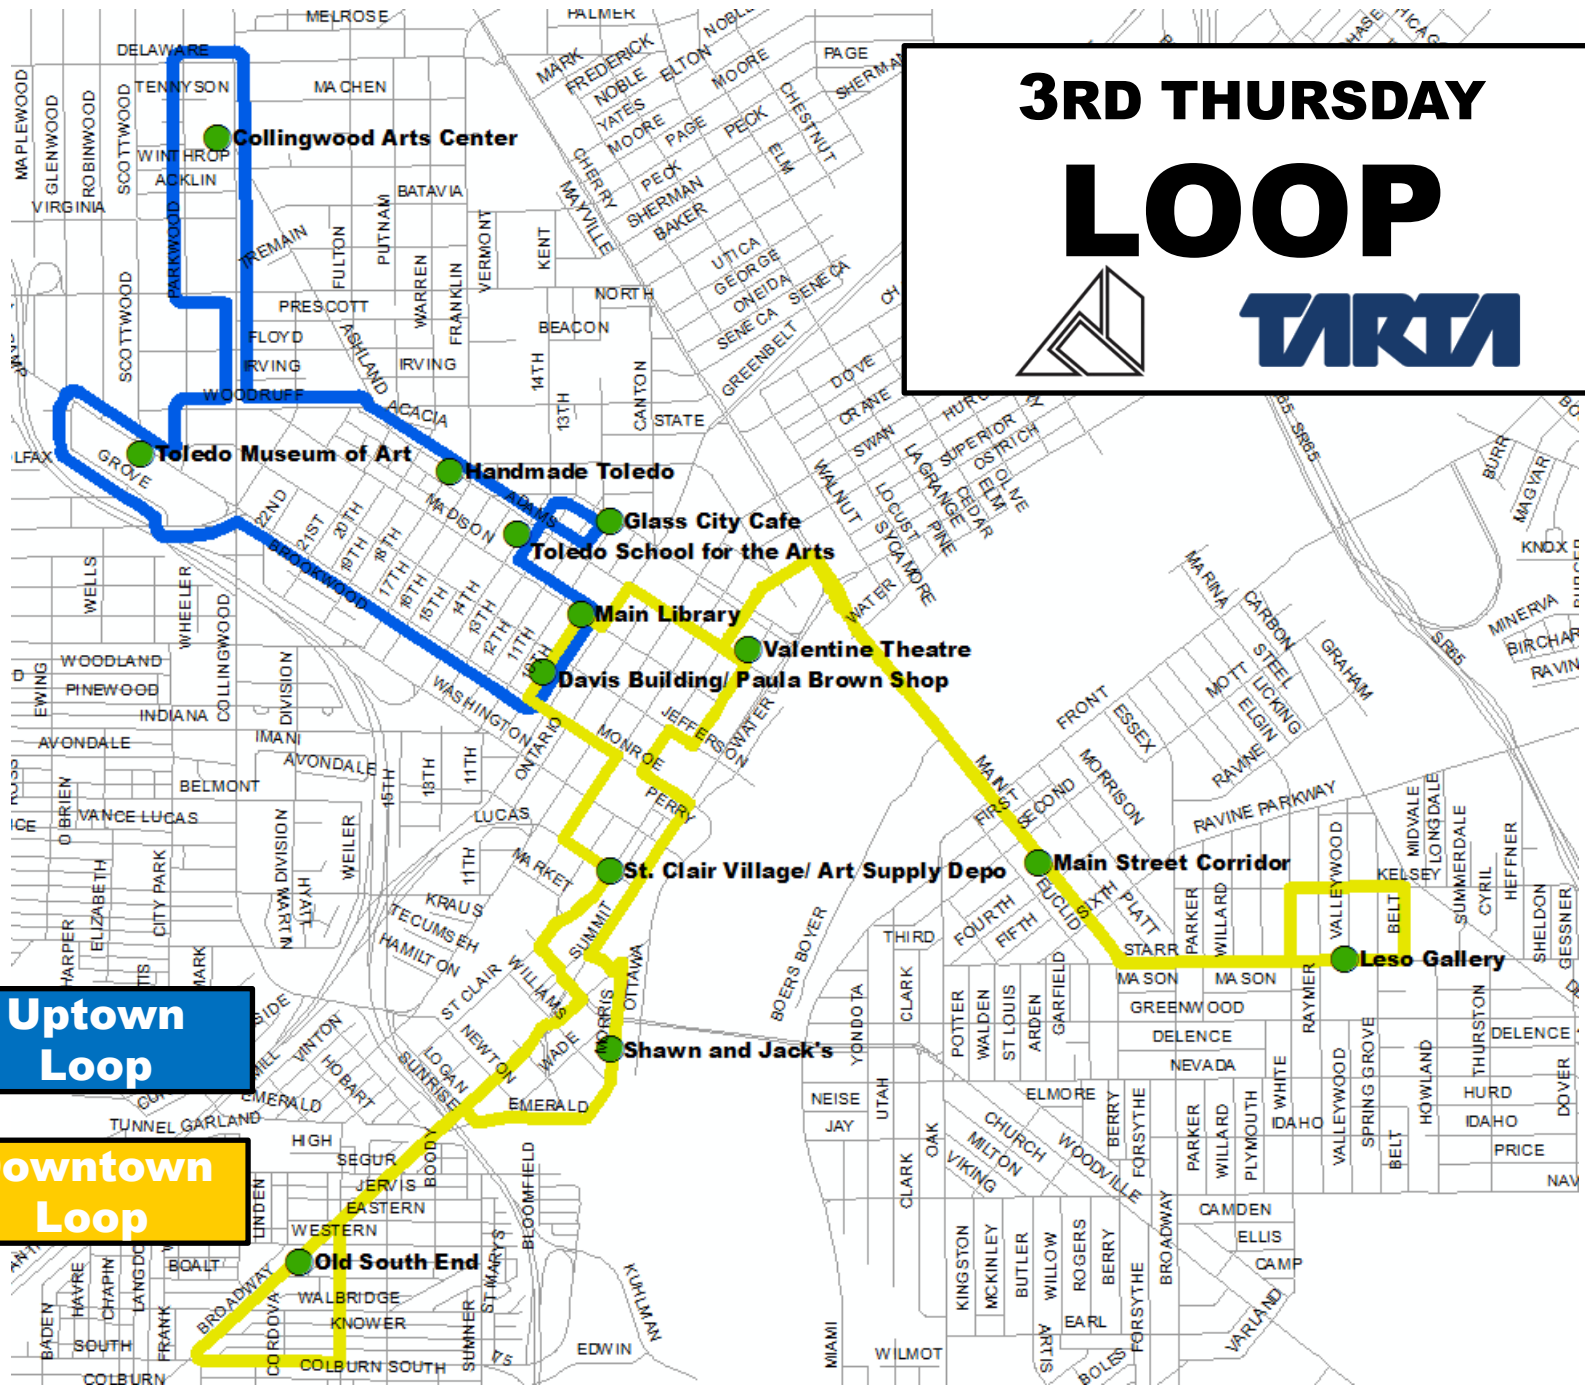

3RD THURSDAY

LOOP

TARTA

Uptown Loop

Downtown Loop

Collingwood Arts Center

Toledo Museum of Art

Handmade Toledo

Glass City Cafe

Toledo School for the Arts

Main Library

Valentine Theatre

Davis Building/ Paula Brown Shop

St. Clair Village/ Art Supply Depo

Main Street Corridor

Leso Gallery

3RD THURSDAY
LOOP
 **TARTA**

*** Where to make transfers to the Downtown Loop**

**Davis Building/
Paula Brown +
St. Clair Village
Old South End
Shawn and
Jack's
Valentine
Theatre
Main Street
Corridor
Leso Gallery
Main Street
Corridor
Valentine
Theatre
Main Library**

*** Where to make transfers to the Downtown Loop**