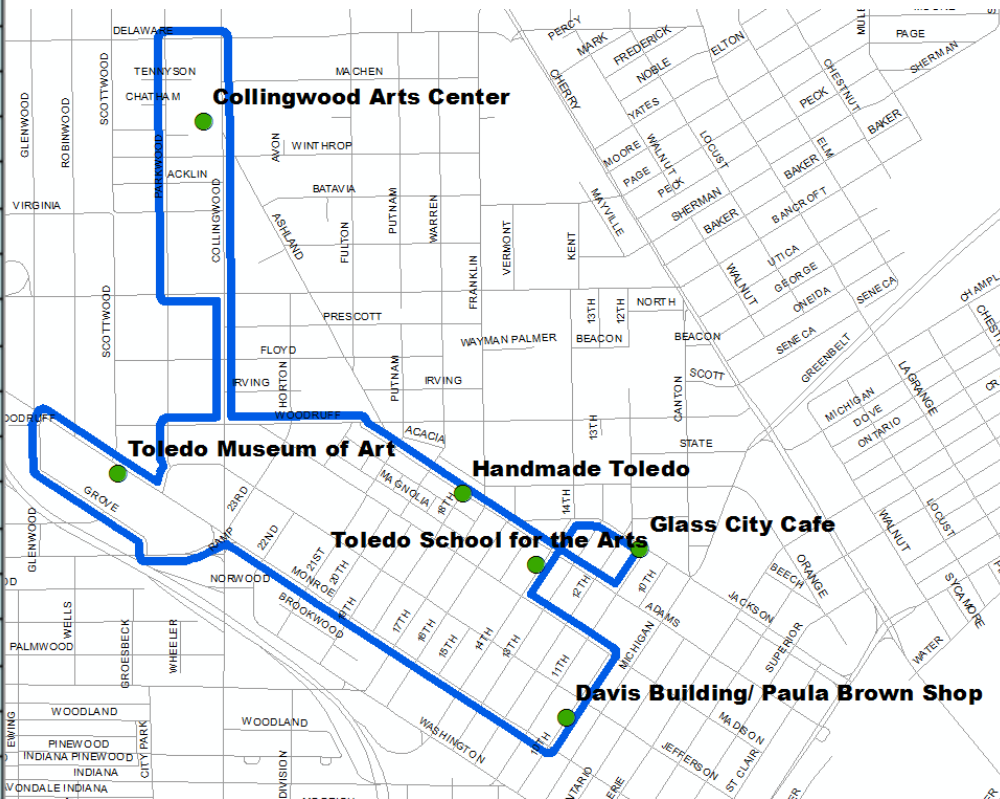

Glass City Cafe

Toledo School for the Arts

Main Library

Valentine Theatre

Davis Building/ Paula Brown Shop

St. Clair Village/ Art Supply Depo

Main Street Corridor

Leso Gallery

Shawn and Jack's

Old South End

**Davis Building/
Paula Brown *
TMA
Collingwood Art
Center
Handmade
Toledo
Glass City Café
Toledo School
for the Arts**

5:20	5:25	5:31	5:36	5:38	5:40
5:30	5:35	5:41	5:46	5:48	5:50
5:42	5:47	5:53	5:58	6:00	6:02
5:52	5:57	6:03	6:08	6:10	6:12
6:04	6:09	6:15	6:20	6:22	6:24
6:14	6:19	6:25	6:30	6:32	6:34
6:26	6:31	6:37	6:42	6:44	6:46
6:36	6:41	6:47	6:52	6:54	6:56
6:48	6:53	6:59	7:04	7:06	7:08
6:58	7:03	7:09	7:14	7:16	7:18
7:10	7:15	7:21	7:26	7:28	7:30
7:20	7:25	7:31	7:36	7:38	7:40
7:32	7:37	7:43	7:48	7:50	7:52
7:42	7:47	7:53	7:58	8:00	8:02
7:54	7:59	8:05	8:10	8:12	8:14
8:04	8:09	8:15	8:20	8:22	8:24
8:16	8:21	8:27	8:32	8:34	8:36
8:26	8:31	8:37	8:42	8:44	8:46
8:38	8:43	8:49	8:54	8:56	8:58
8:48	8:53	8:59	9:04	9:06	9:08
9:00	9:05	9:11	9:16	9:18	9:20
9:10	9:15	9:21	9:26	9:28	9:30
9:22	-	-	-	-	-
9:32	-	-	-	-	-

3RD THURSDAY
LOOP
 **TARTA**

*** Where to make transfers to the Downtown Loop**

**Davis Building/
Paula Brown +
St. Clair Village
Old South End
Shawn and
Jack's
Valentine
Theatre
Main Street
Corridor
Leso Gallery
Main Street
Corridor
Valentine
Theatre
Main Library**

*** Where to make transfers to the Downtown Loop**